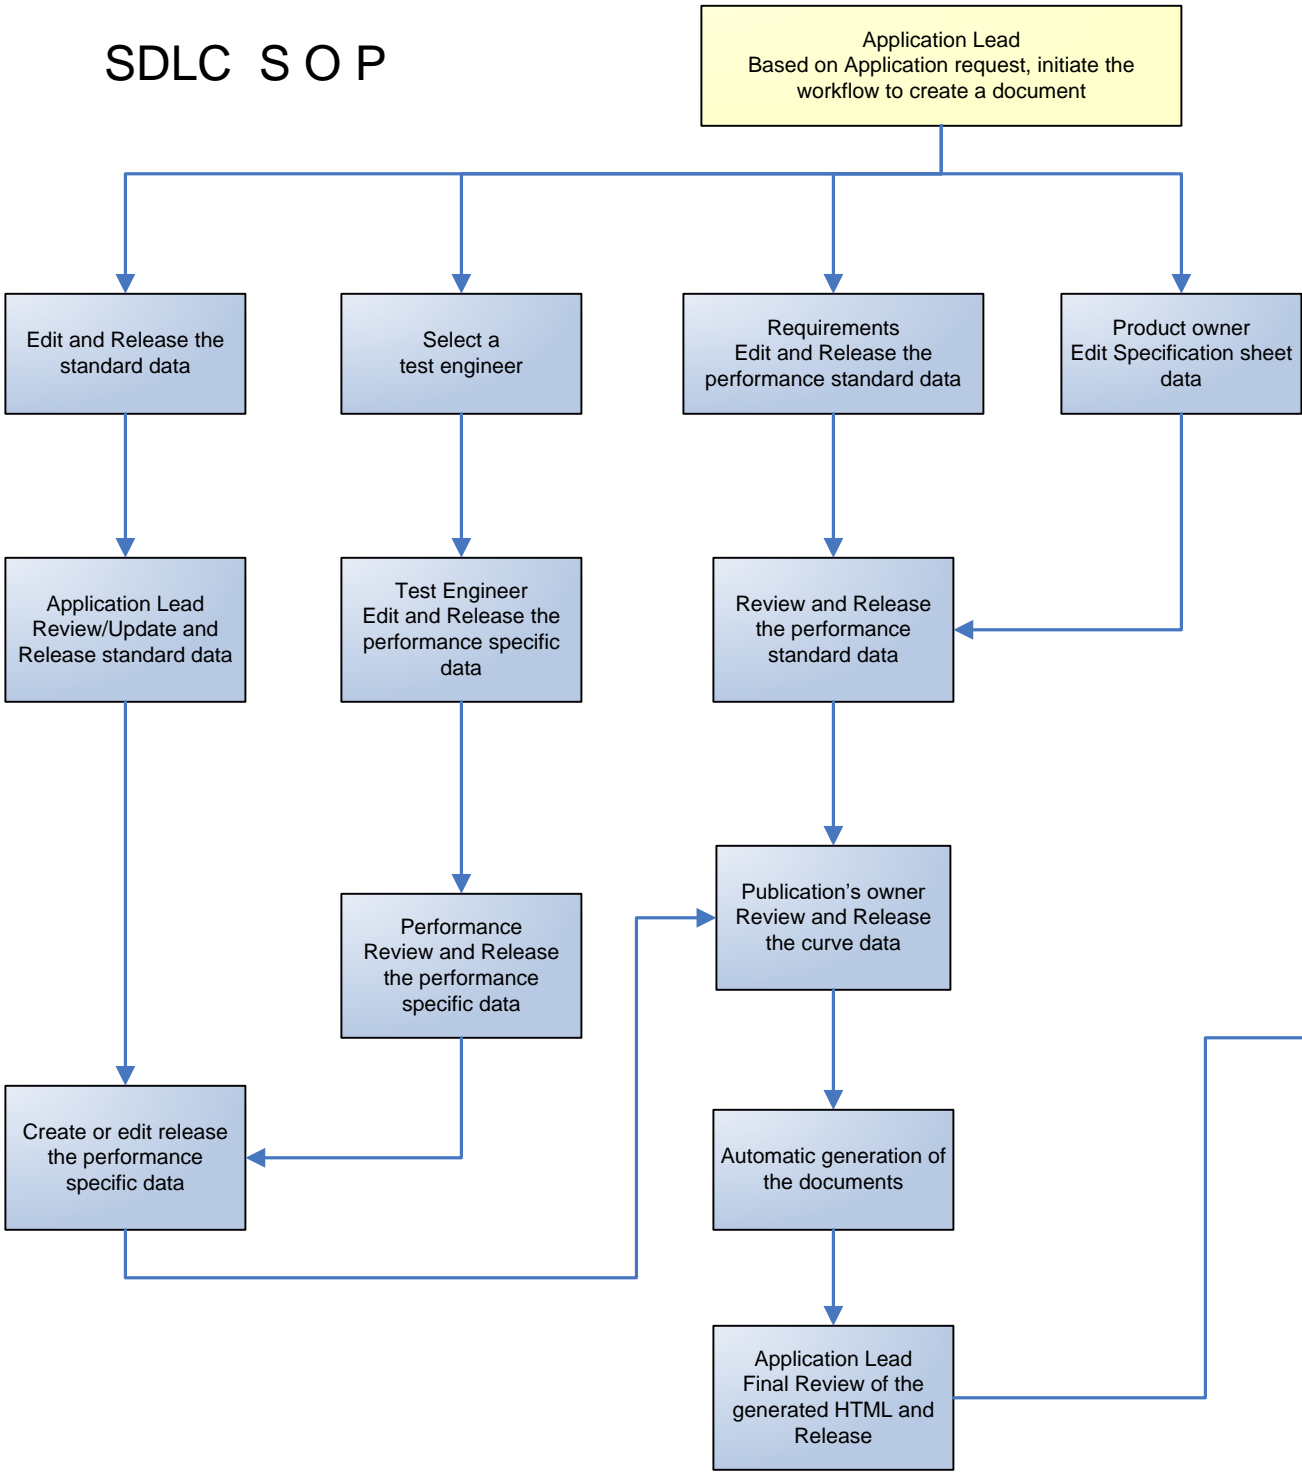

SDLC SOP

Application Product Workflow